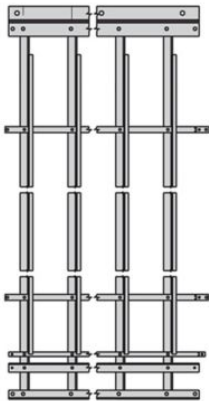

Eaton SB60910809TG

Catalog Number: SB60910809TG

Eaton B-Line series single sided distribution frame, 108" height, 94" length, 9.25" width, Terminal block for central office cross connect, 9 vertical-10 shelves, ASTM A36 structural steel, Universal distribution frame single sided

General specifications

Product Name	Catalog Number
Eaton B-Line series single sided distribution frame	SB60910809TG

UPC
799038033066

Product Length/Depth	Product Height
94 in	108 in

Product Width	Product Weight
9.25 in	348.398 lb

Certifications
Not Applicable

Product specifications

Type

Universal distribution frame single sided, 9 vertical with 10 shelves

Material

Steel

Application

Support terminal block for central cross connects