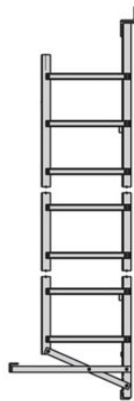

Eaton SB60910809TG

Catalog Number: SB60910809TG

Eaton B-Line series single sided distribution frame, 108" height, 94" length, 9.25" width, Terminal block for central office cross connect, 9 vertical-10 shelves, ASTM A36 structural steel, Universal distribution frame single sided

General specifications

Product Name	Catalog Number
Eaton B-Line series single sided distribution frame	SB60910809TG

UPC
799038033066

Product Length/Depth	Product Height
94 in	108 in

Product Width	Product Weight
9.25 in	348.398 lb

Certifications
Not Applicable

Product specifications

Type

Universal distribution frame single sided, 9 vertical with 10 shelves

Material

Steel

Application

Support terminal block for central cross connects